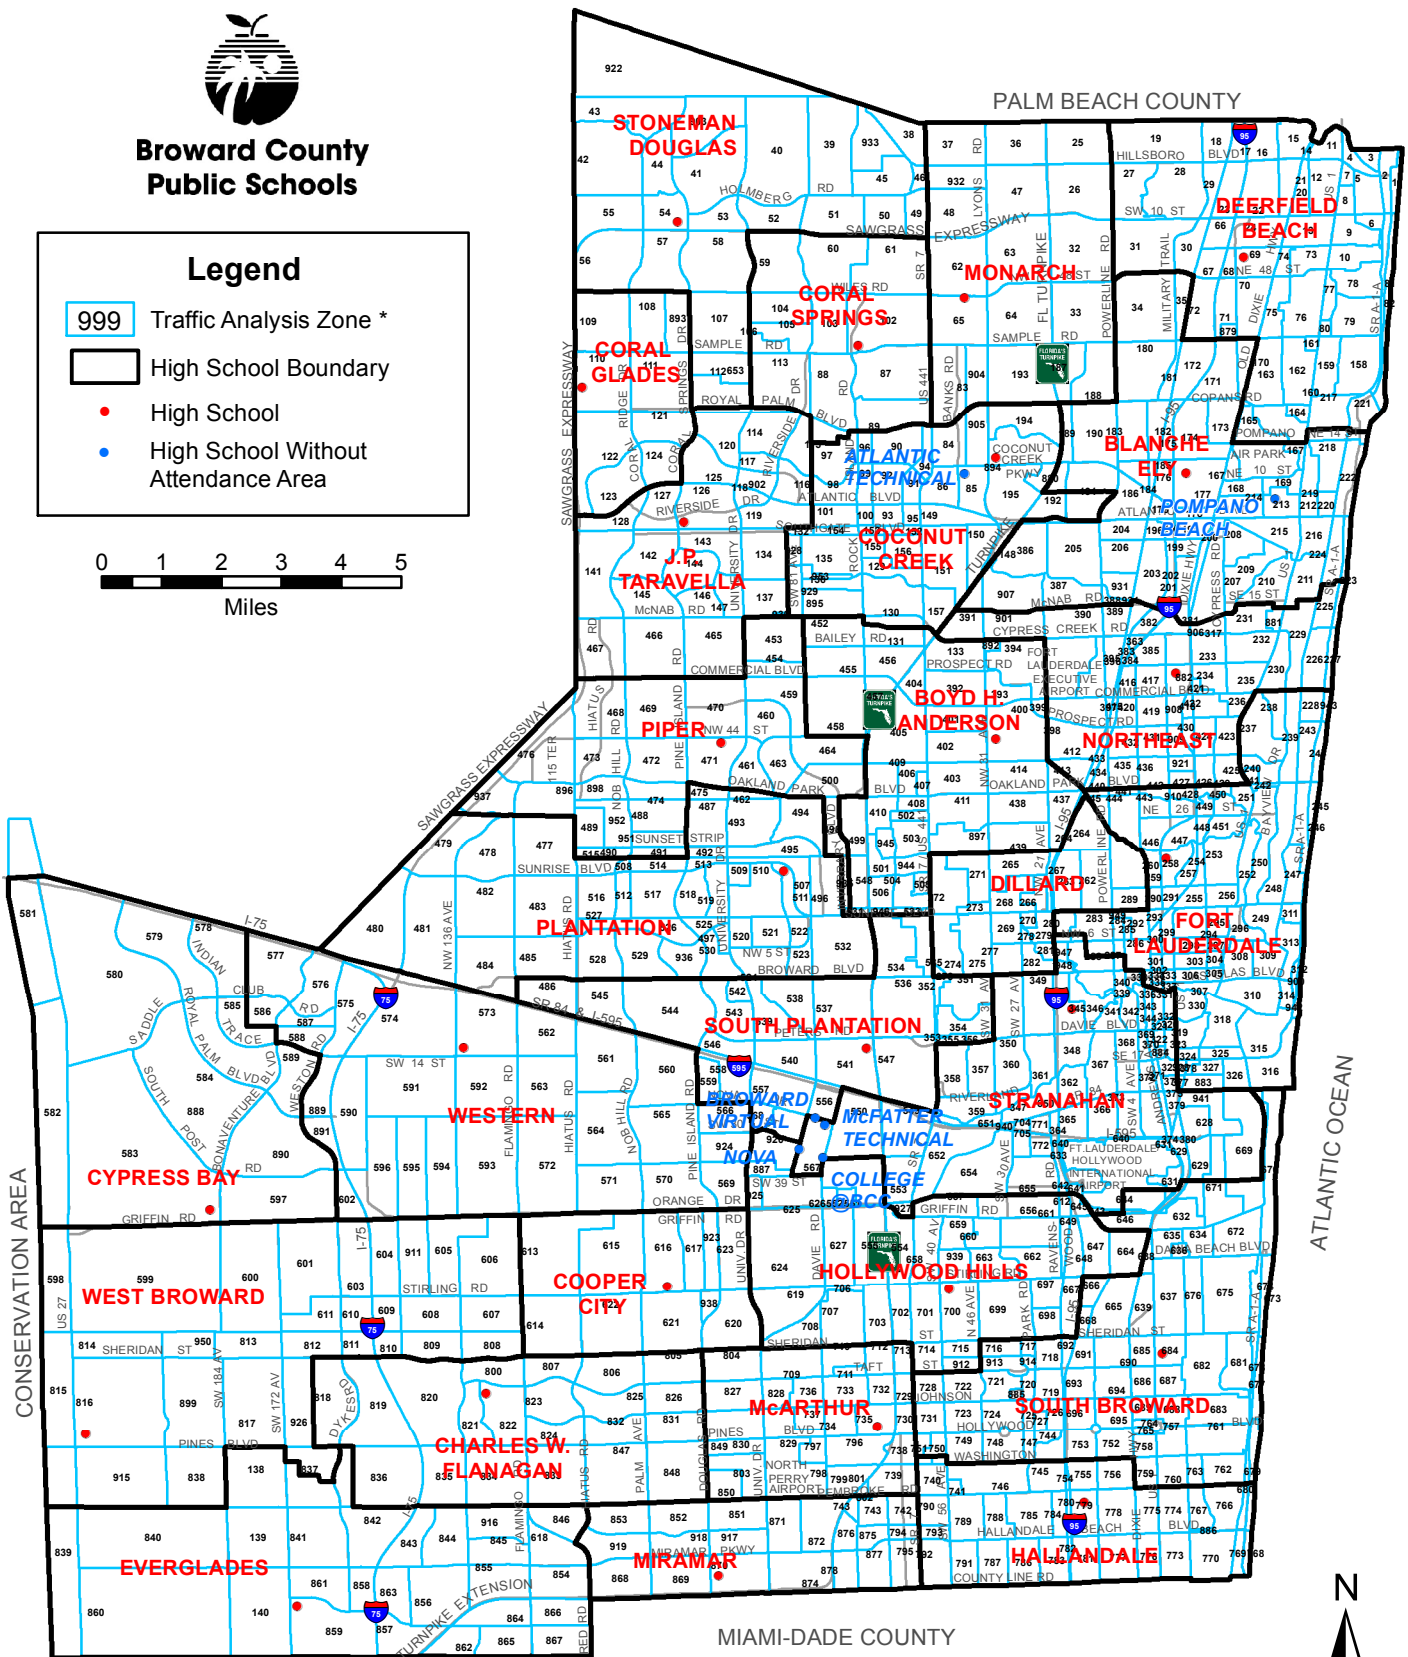

# 2013-2014 HIGH SCHOOL BOUNDARIES

## Traffic Analysis Zones

**Broward County  
Public Schools**

### Legend

- 999 Traffic Analysis Zone \*
- High School Boundary
- High School
- High School Without Attendance Area

\* 2012 Traffic Analysis Zone data provided by Broward Metropolitan Planning Organization (MPO)